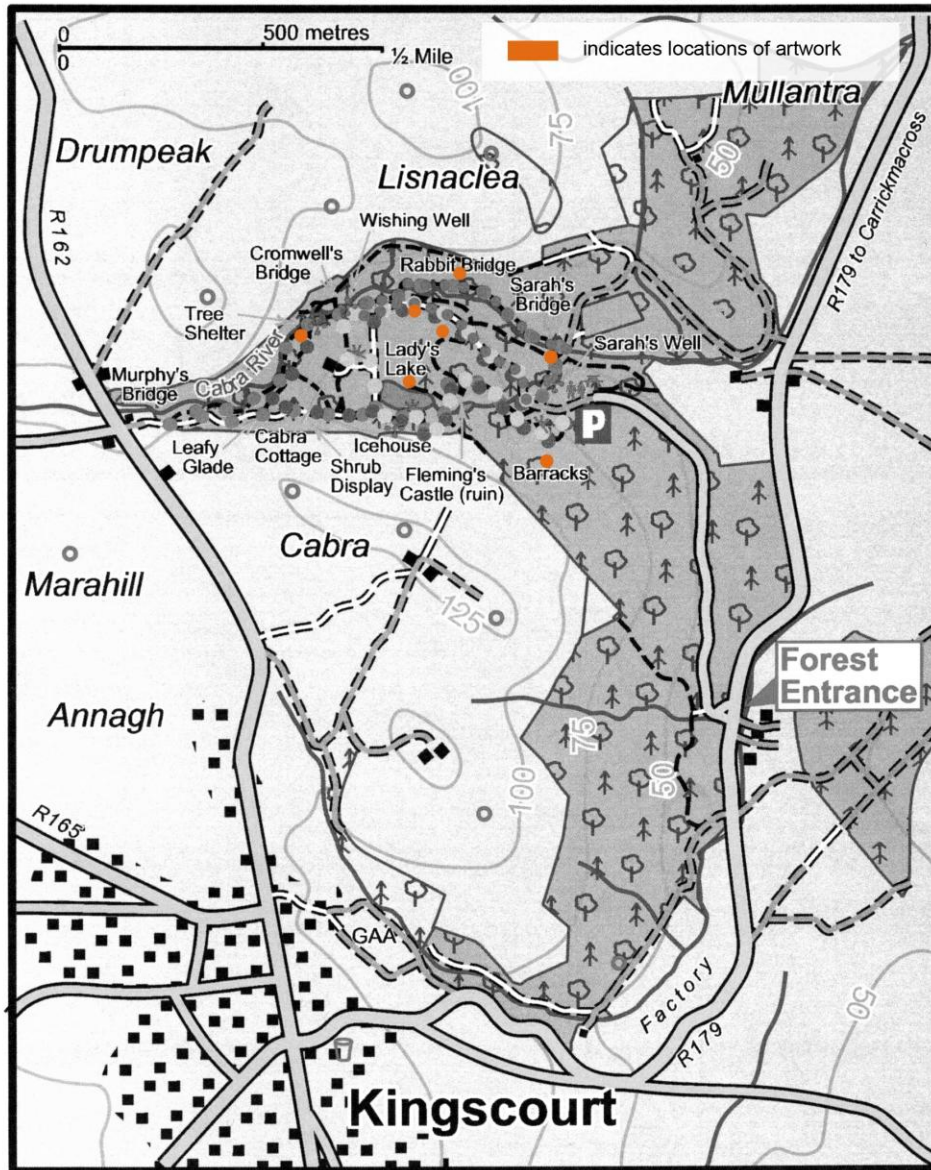

Dun a Rí Forest Park

- | | | | | | |
|--|--------------|--|---------------|--|--------------------|
| | Main Road | | Car Park | | Coillte Properties |
| | Minor Road | | Parking Spot | | Conifer Forest |
| | Forest Road | | Heritage Site | | Broadleaf Forest |
| | Forest Track | | Picnic Area | | |
| | Path | | Refreshments | | |
| | Viewpoint | | Toilets | | |
| | Yellow Walk | | | | |
| | Blue Walk | | | | |
| | Red Walk | | | | |
| | Brown Walk | | | | |

The representation on the map of roads, tracks and paths outside Coillte property should not be interpreted as conferring a right of way.